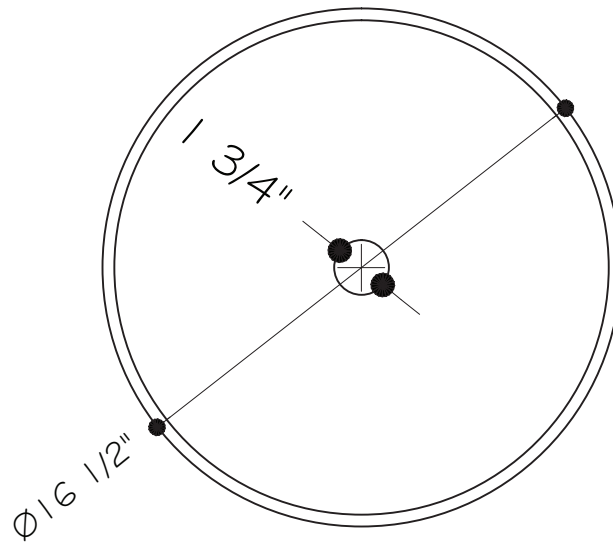

**Glass Round Vessel Bathroom Sink in Frosted White**  
**VG07043**

MEASUREMENTS	
Overall Diameter	16 1/2"
Overall Height	9"
Sink Hole Diameter	1 3/4"

PRODUCT FEATURES
<ul style="list-style-type: none"> <li>• 1 3/4" drain opening</li> <li>• Handmade Sink</li> <li>• Scratch resistant</li> <li>• Solid tempered glass construction</li> <li>• Above counter installation</li> <li>• Protected by VIGO's Limited Lifetime Warranty</li> </ul>

## Glass Round Vessel Bathroom Sink in Frosted White

VG07043

FRONT VIEW

TOP VIEW

NOTE: DRILL HOLL SIZE IN CONTERTOP  $\text{Ø}1 \frac{3}{4}$ "  
GLASS THICKNESS  $\frac{1}{2}$ "  
GLASS DIAMETER AND HEIGHT MAY VARY UP TO  $\frac{1}{2}$ "