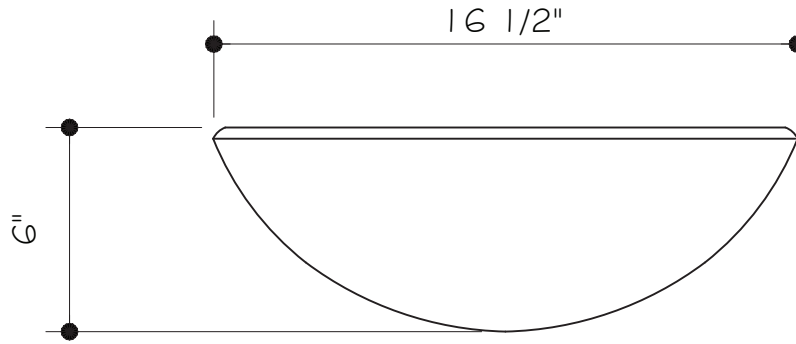

**Glass Round Vessel Bathroom Sink in Frosted White**  
**VG07043**

MEASUREMENTS	
Overall Diameter	16 1/2"
Overall Height	9"
Sink Hole Diameter	1 3/4"

PRODUCT FEATURES
<ul style="list-style-type: none"> <li>• 1 3/4" drain opening</li> <li>• Handmade Sink</li> <li>• Scratch resistant</li> <li>• Solid tempered glass construction</li> <li>• Above counter installation</li> <li>• Protected by VIGO's Limited Lifetime Warranty</li> </ul>

## Glass Round Vessel Bathroom Sink in Frosted White

VG07043

FRONT VIEW

TOP VIEW

NOTE: DRILL HOLL SIZE IN CONTERTOP  $\text{Ø}1 \frac{3}{4}$ "  
GLASS THICKNESS  $\frac{1}{2}$ "  
GLASS DIAMETER AND HEIGHT MAY VARY UP TO  $\frac{1}{2}$ "